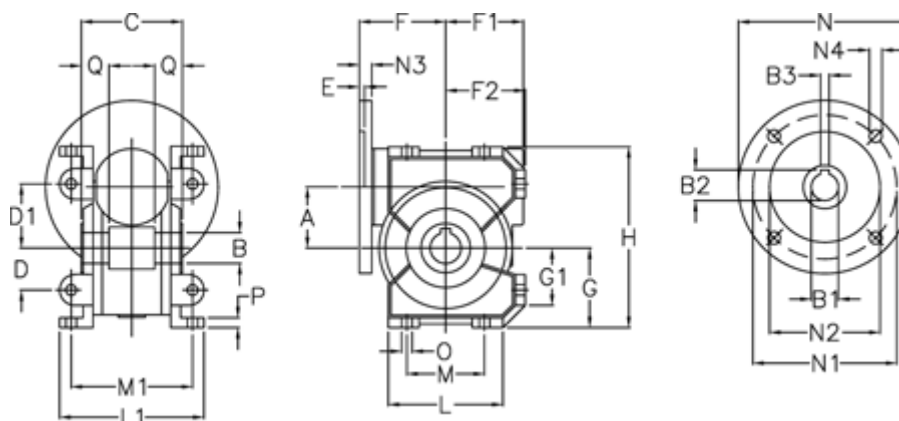

Data Sheet

Article number: 3902049018032
 Description: Worm gear
 VF 49-U-18-80B5

Measures

A = 49.5	E = 3	L = 93	N4 = 11.5
B = 25 H7	F = 70	L1 = 117	O = 8.5
B1 E7 = 19	F1 = 63	M = 63	P = 8
B2 = 21.8	F2 = 64.5	M1 = 98.5	Q = 22.5
B3 H9 = 6	G = 64.5	N = 200	
C = 82	G1 = 46.5	N1 = 165	
D = 34	H = 146.5	N2 = 130	
D1 = 52	H1 = 110.5	N3 = 10	